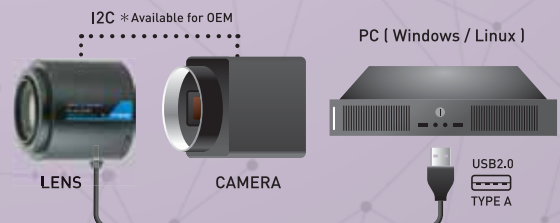

Connection
example